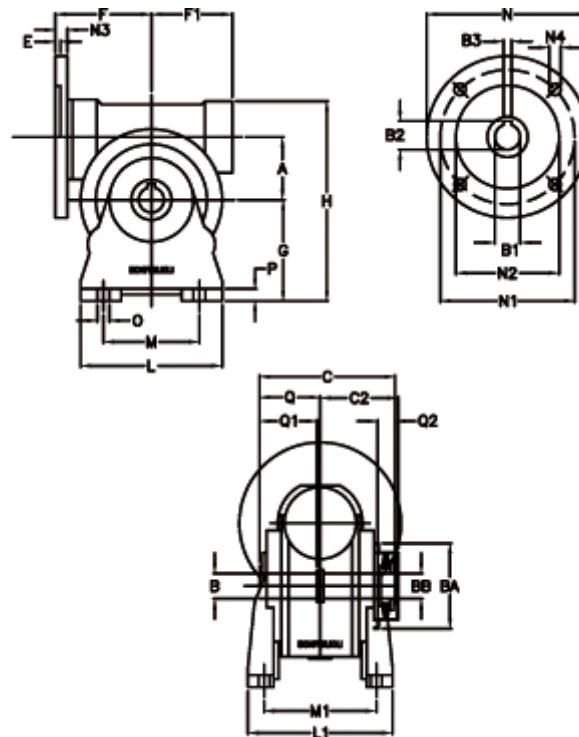

Article number: 390204900722236

Description: Worm Gear with Torque Limiter  
VF 49-L2-A-7 P63B5

## Measures

a = 49.50	C2 = 63,5	L1 = 124.0	O = 8.5
B = 25	Description = VF 49A-xx-63B5	m = 63	P = 12
B1 E7 = 11	E = 3.0	M1 = 98.5	Q = 51.0
B2 = 12.8	F = 70	N = 140	Q1 = 41
B3 H9 = 4	F1 = 63	N1 = 115	Q2 = 15
BA = 63	g = 82	N2 = 95	
BB H7 = 14	H = 162	N3 = 10.5	
C = 105	L = 110	N4 = 9,5	